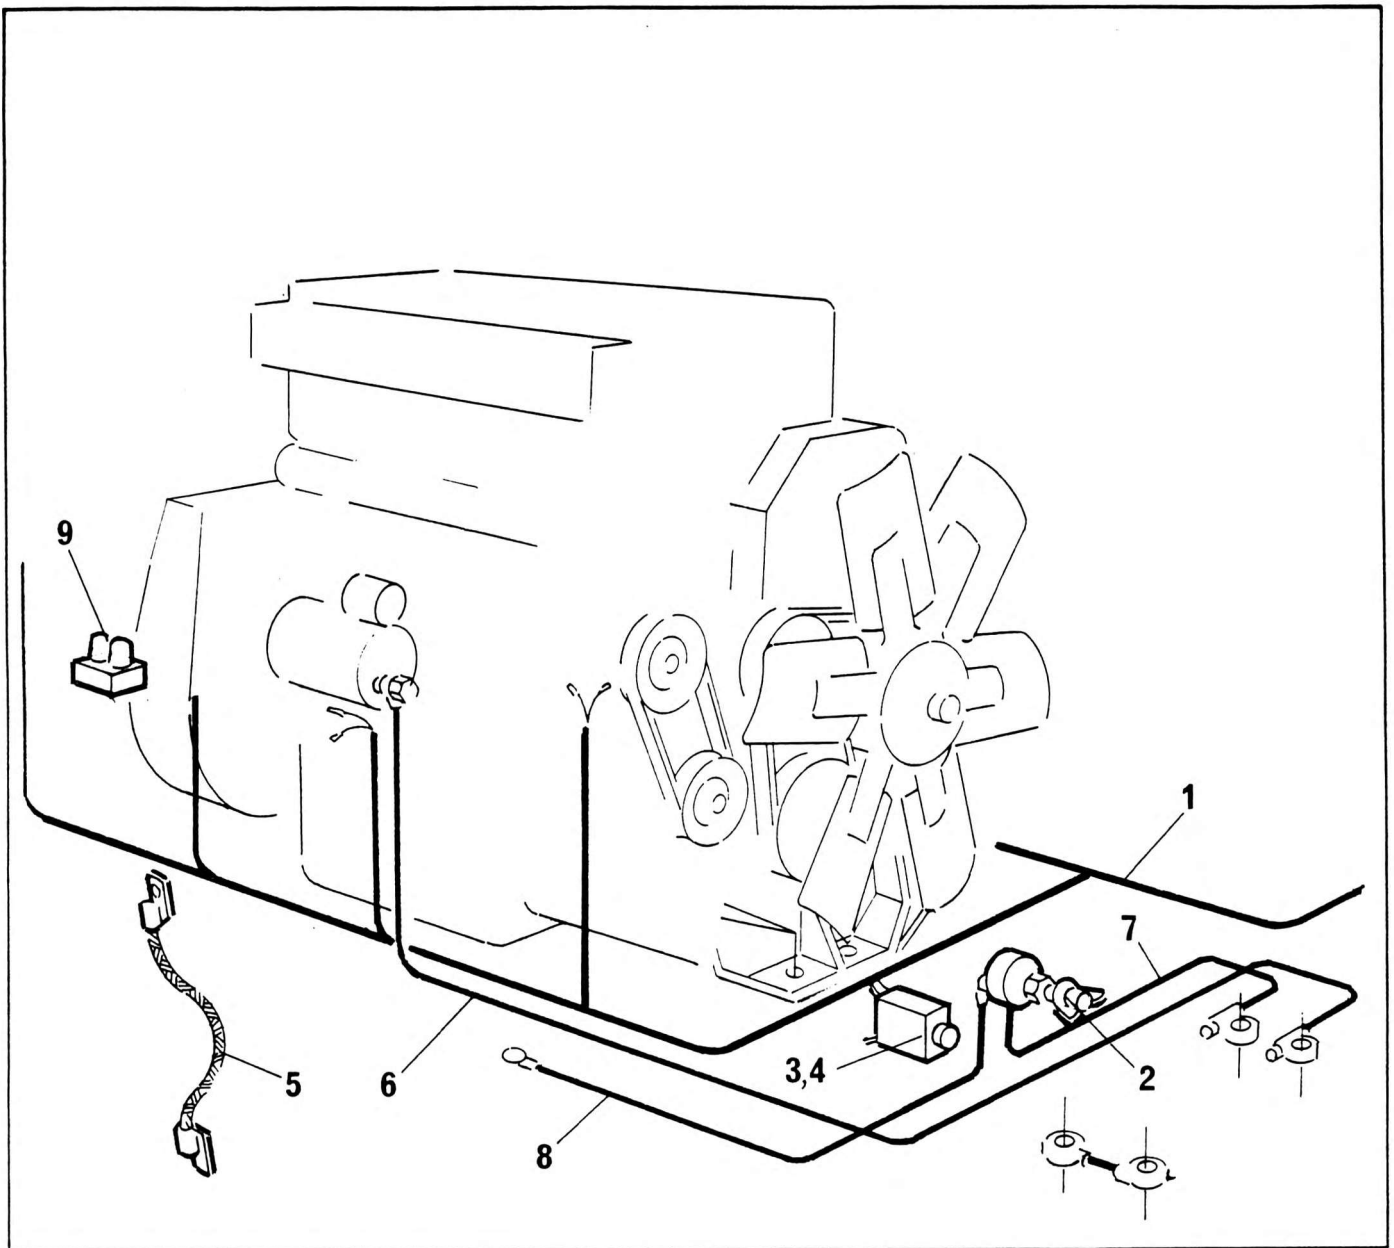

ELECT ASSY - ENGINE SUPER (CUMMINS)

NO.	PART NO.	QTY.	DESCRIPTION	NO.	PART NO.	QTY.	DESCRIPTION
1	6-512-990258	1	Harness Assy Engine	8	6-246-990059	1	Lead Starter Neg to Earth - Earth to Master Switch
-	6-376-990633	1	Nameplate Battery	9	7-750-990013	1	Solenoid (Auxiliary Start)
2	7-872-990076	1	Battery Switch				
-	841113	1	Nameplate Overload Circuit Breaker				
3	8788791	1	Circuit Breaker Miniature 50 Amp				
4	8788792	1	Cover Splash Proof				
5	7-246-990142	1	Earth Strap - Engine Earth				
6	6-246-990109	1	Lead Battery - Bat Pos to Starter				
7	6-246-990032	1	Lead - Negative to Earth Bat to Master Switch				